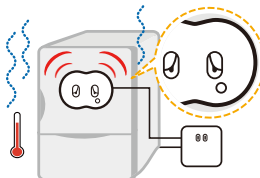

●Uncomfortable temperature or humidity

Japan Society of Kansei Engineering
5th Kawaii Kansei Design Award