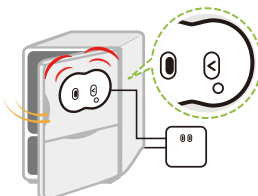

●Frequency of door usage is low