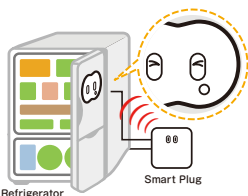

mononome®

"mononome" is a communication device that realizes the communication between human and things, just attaching it to the home appliances. It expresses the emotions, responding the user's activities and surrounding environments such as temperature, humidity and electricity consumption.

mononome is a registered trademark of Dentsu Inc. All rights reserved.

●Overconsumption of electricity